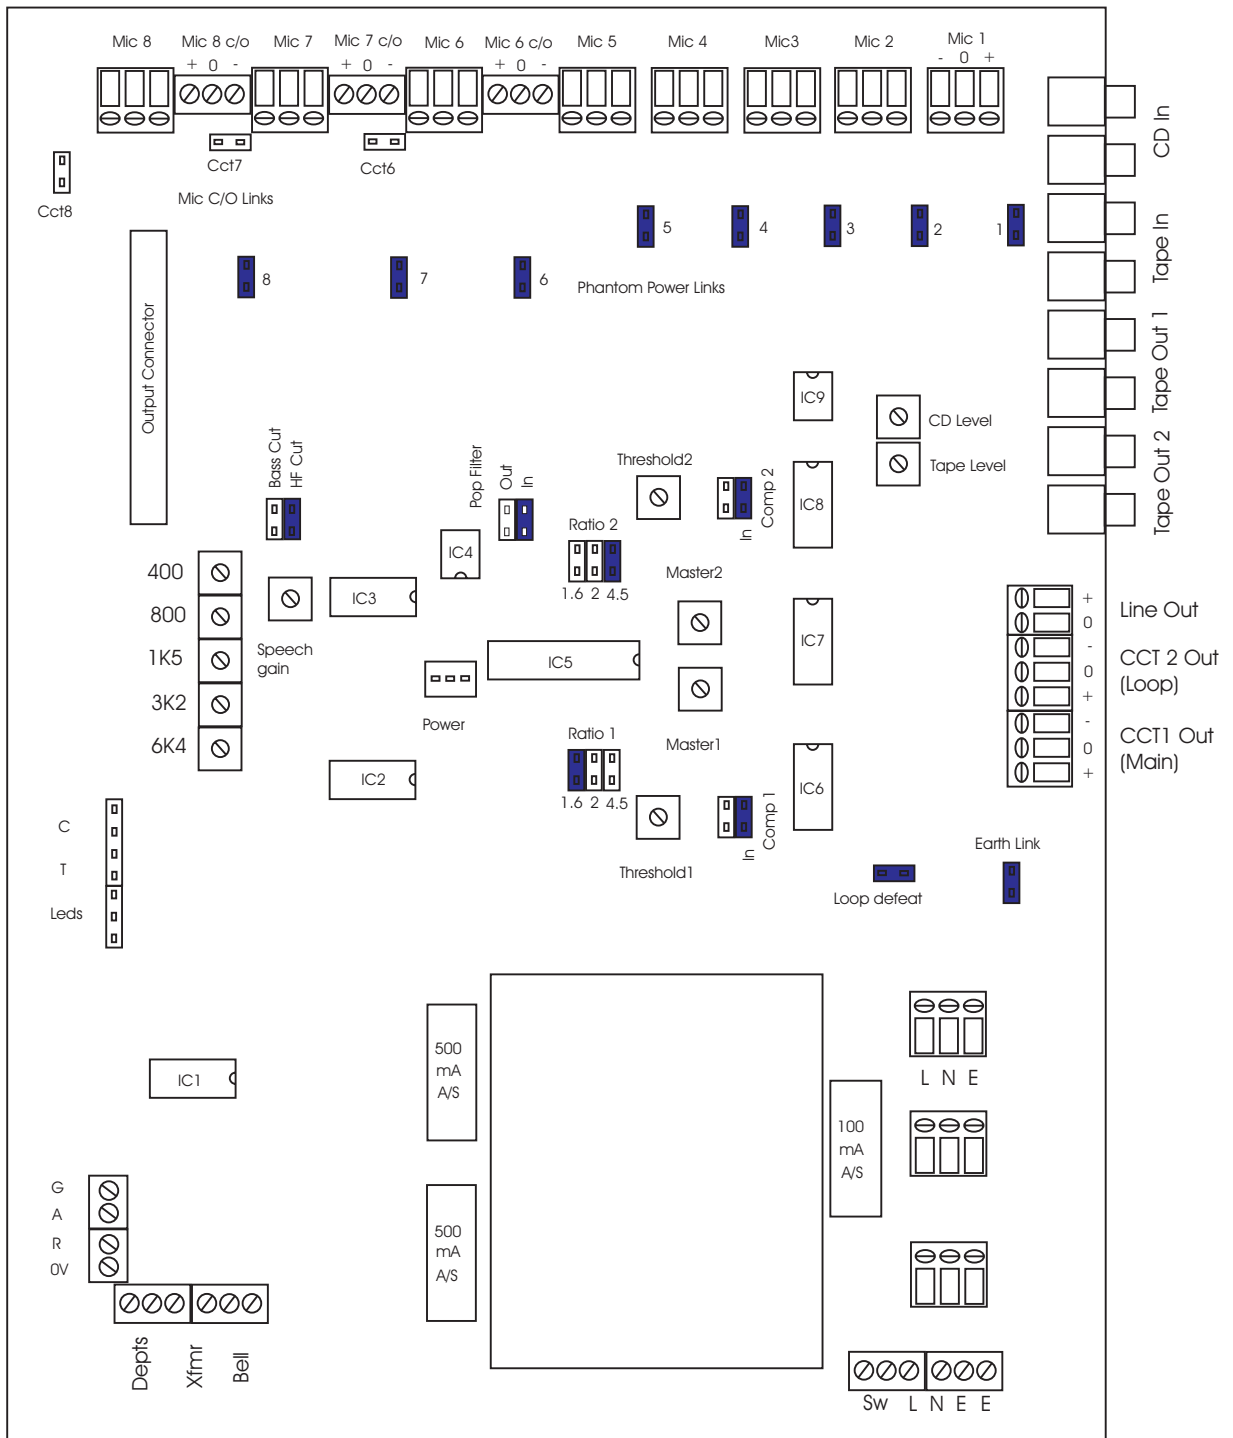

# DTSystems MM 8+2 Card Detail (1999 Model)

Links and settings shown for typical installation

## Link Positions